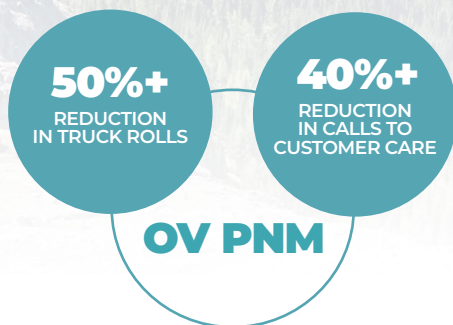

Only Vantage from OpenVault improves network performance and QoE through proactive and automated capacity optimization and impairment identification with prioritization of network repairs. OpenVault has deployed more PNM, PMA and Congestion Management solutions at more operators and in more countries than any other provider. For over a dozen years, we've been delivering reduced truck rolls, fewer calls to customer care, and improved QoE – all resulting in lower CAPEX and OPEX for DOCSIS broadband operators. See what we're seeing today and get results immediately.